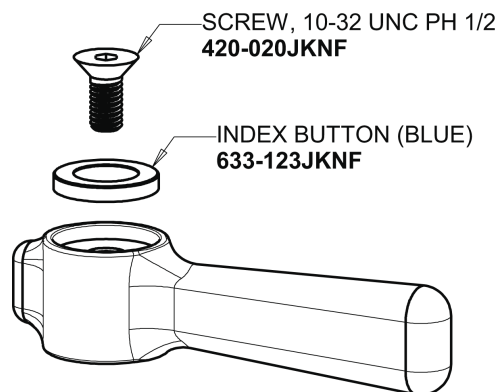

Repair Parts

730-COLDABCP

Single Supply Cold Water Manual Sink Faucet

**CHICAGO
FAUCETS** 

a Geberit company

Base Parts:

2.2 GPM (8.3 L/min) Softflo Aerator
E12JKABCP

2-3/8" Lever Handle
369-COLDJKCP

Quatern Compression Cartridge (right hand)
1-099XTJKABNF

For Technical Assistance:

Phone: 800-TEC-TRUE (832-8783)

Email: techsupport.us@chicagofaucets.com

2100 South Clearwater Drive

Des Plaines, IL 60018

Phone: 847-803-5000