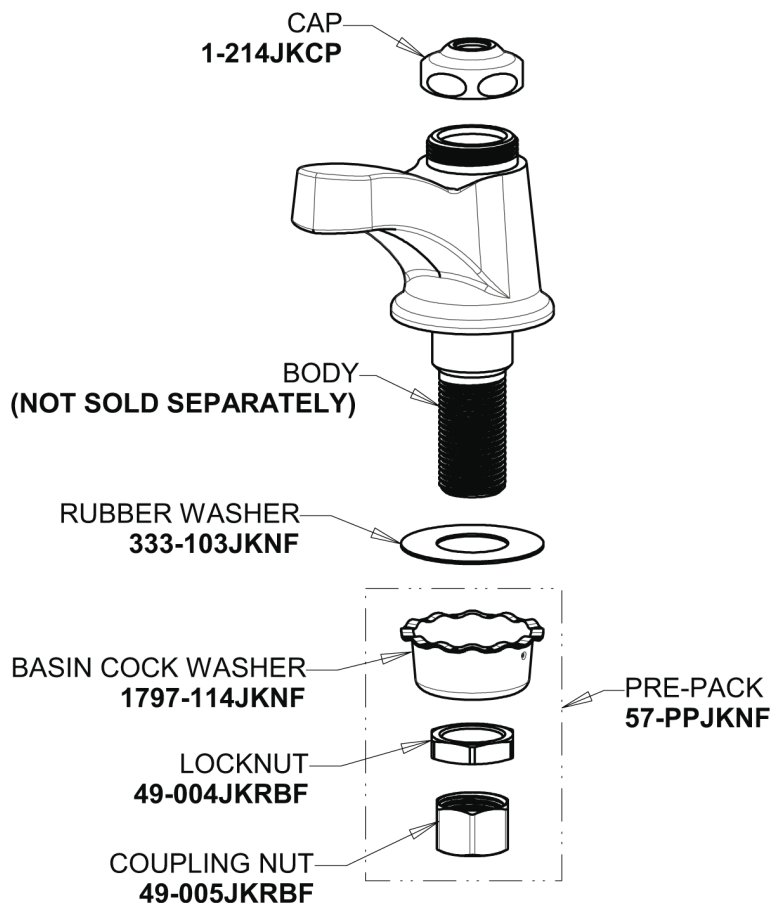

Repair Parts

730-COLDABCP

Single Supply Cold Water Manual Sink Faucet

**CHICAGO
FAUCETS** 

a Geberit company

Base Parts:

2.2 GPM (8.3 L/min) Softflo Aerator
E12JKABCP

2-3/8" Lever Handle
369-COLDJKCP

Quatern Compression Cartridge (right hand)
1-099XTJKABNF

For Technical Assistance:

Phone: 800-TEC-TRUE (832-8783)

Email: techsupport.us@chicagofaucets.com

2100 South Clearwater Drive

Des Plaines, IL 60018

Phone: 847-803-5000